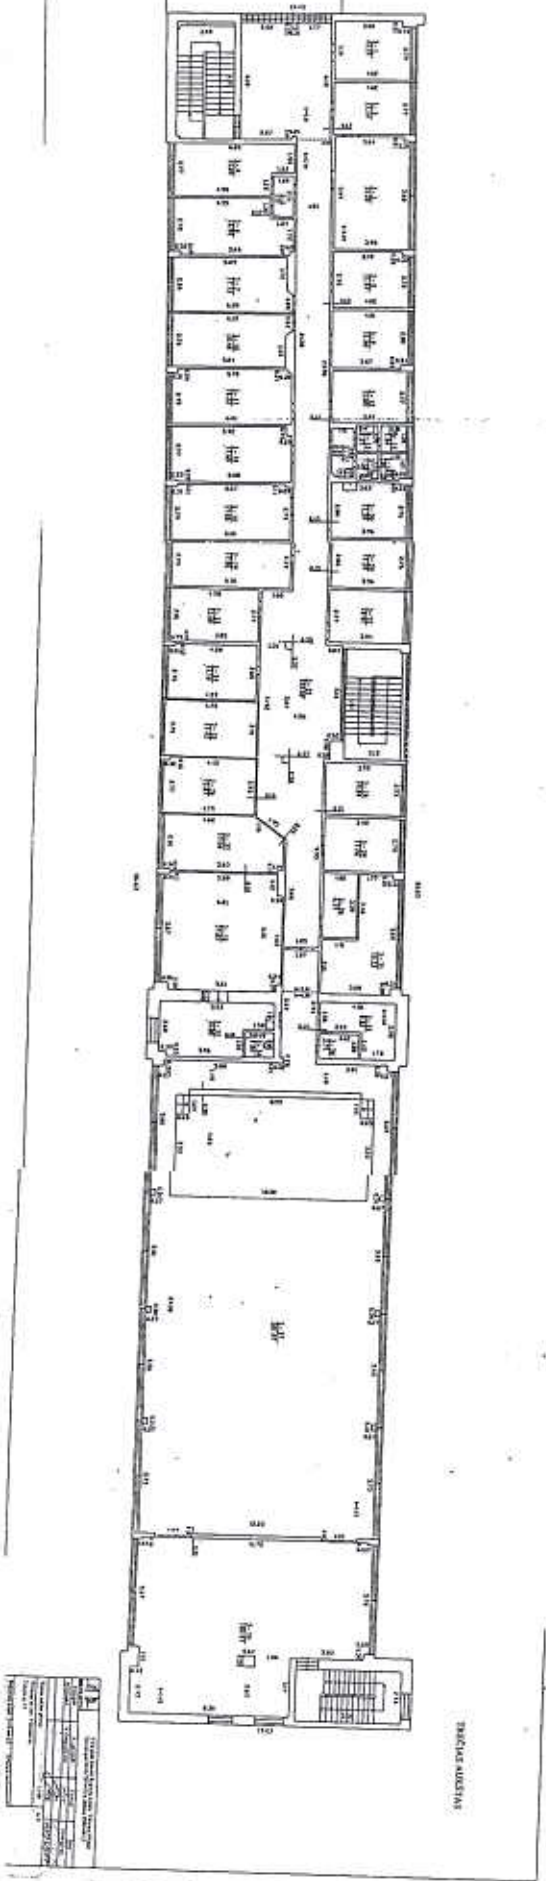

PLAN 10/12/78

NO.	10/12/78
DATE	10/12/78
BY	[Signature]
CHECKED BY	[Signature]
APPROVED BY	[Signature]
SCALE	1:100
PROJECT	[Project Name]
CLIENT	[Client Name]
ARCHITECT	[Firm Name]

PLAN COMMERCIAL BUILDING - FLOOR PLAN SHEET NO. 1 OF 1 DATE: 10/10/1950 DRAWN BY: [Signature] CHECKED BY: [Signature]	
PROJECT NO. 100-10000 CLIENT: [Name] ARCHITECT: [Name]	SCALE: 1/8" = 1'-0" TITLE: FLOOR PLAN

ARTISAN AVENUE

NO.	1
DATE	1950
PROJECT	REAR VIEW
DESIGNED BY	
CHECKED BY	
APPROVED BY	
SCALE	
NOTES	